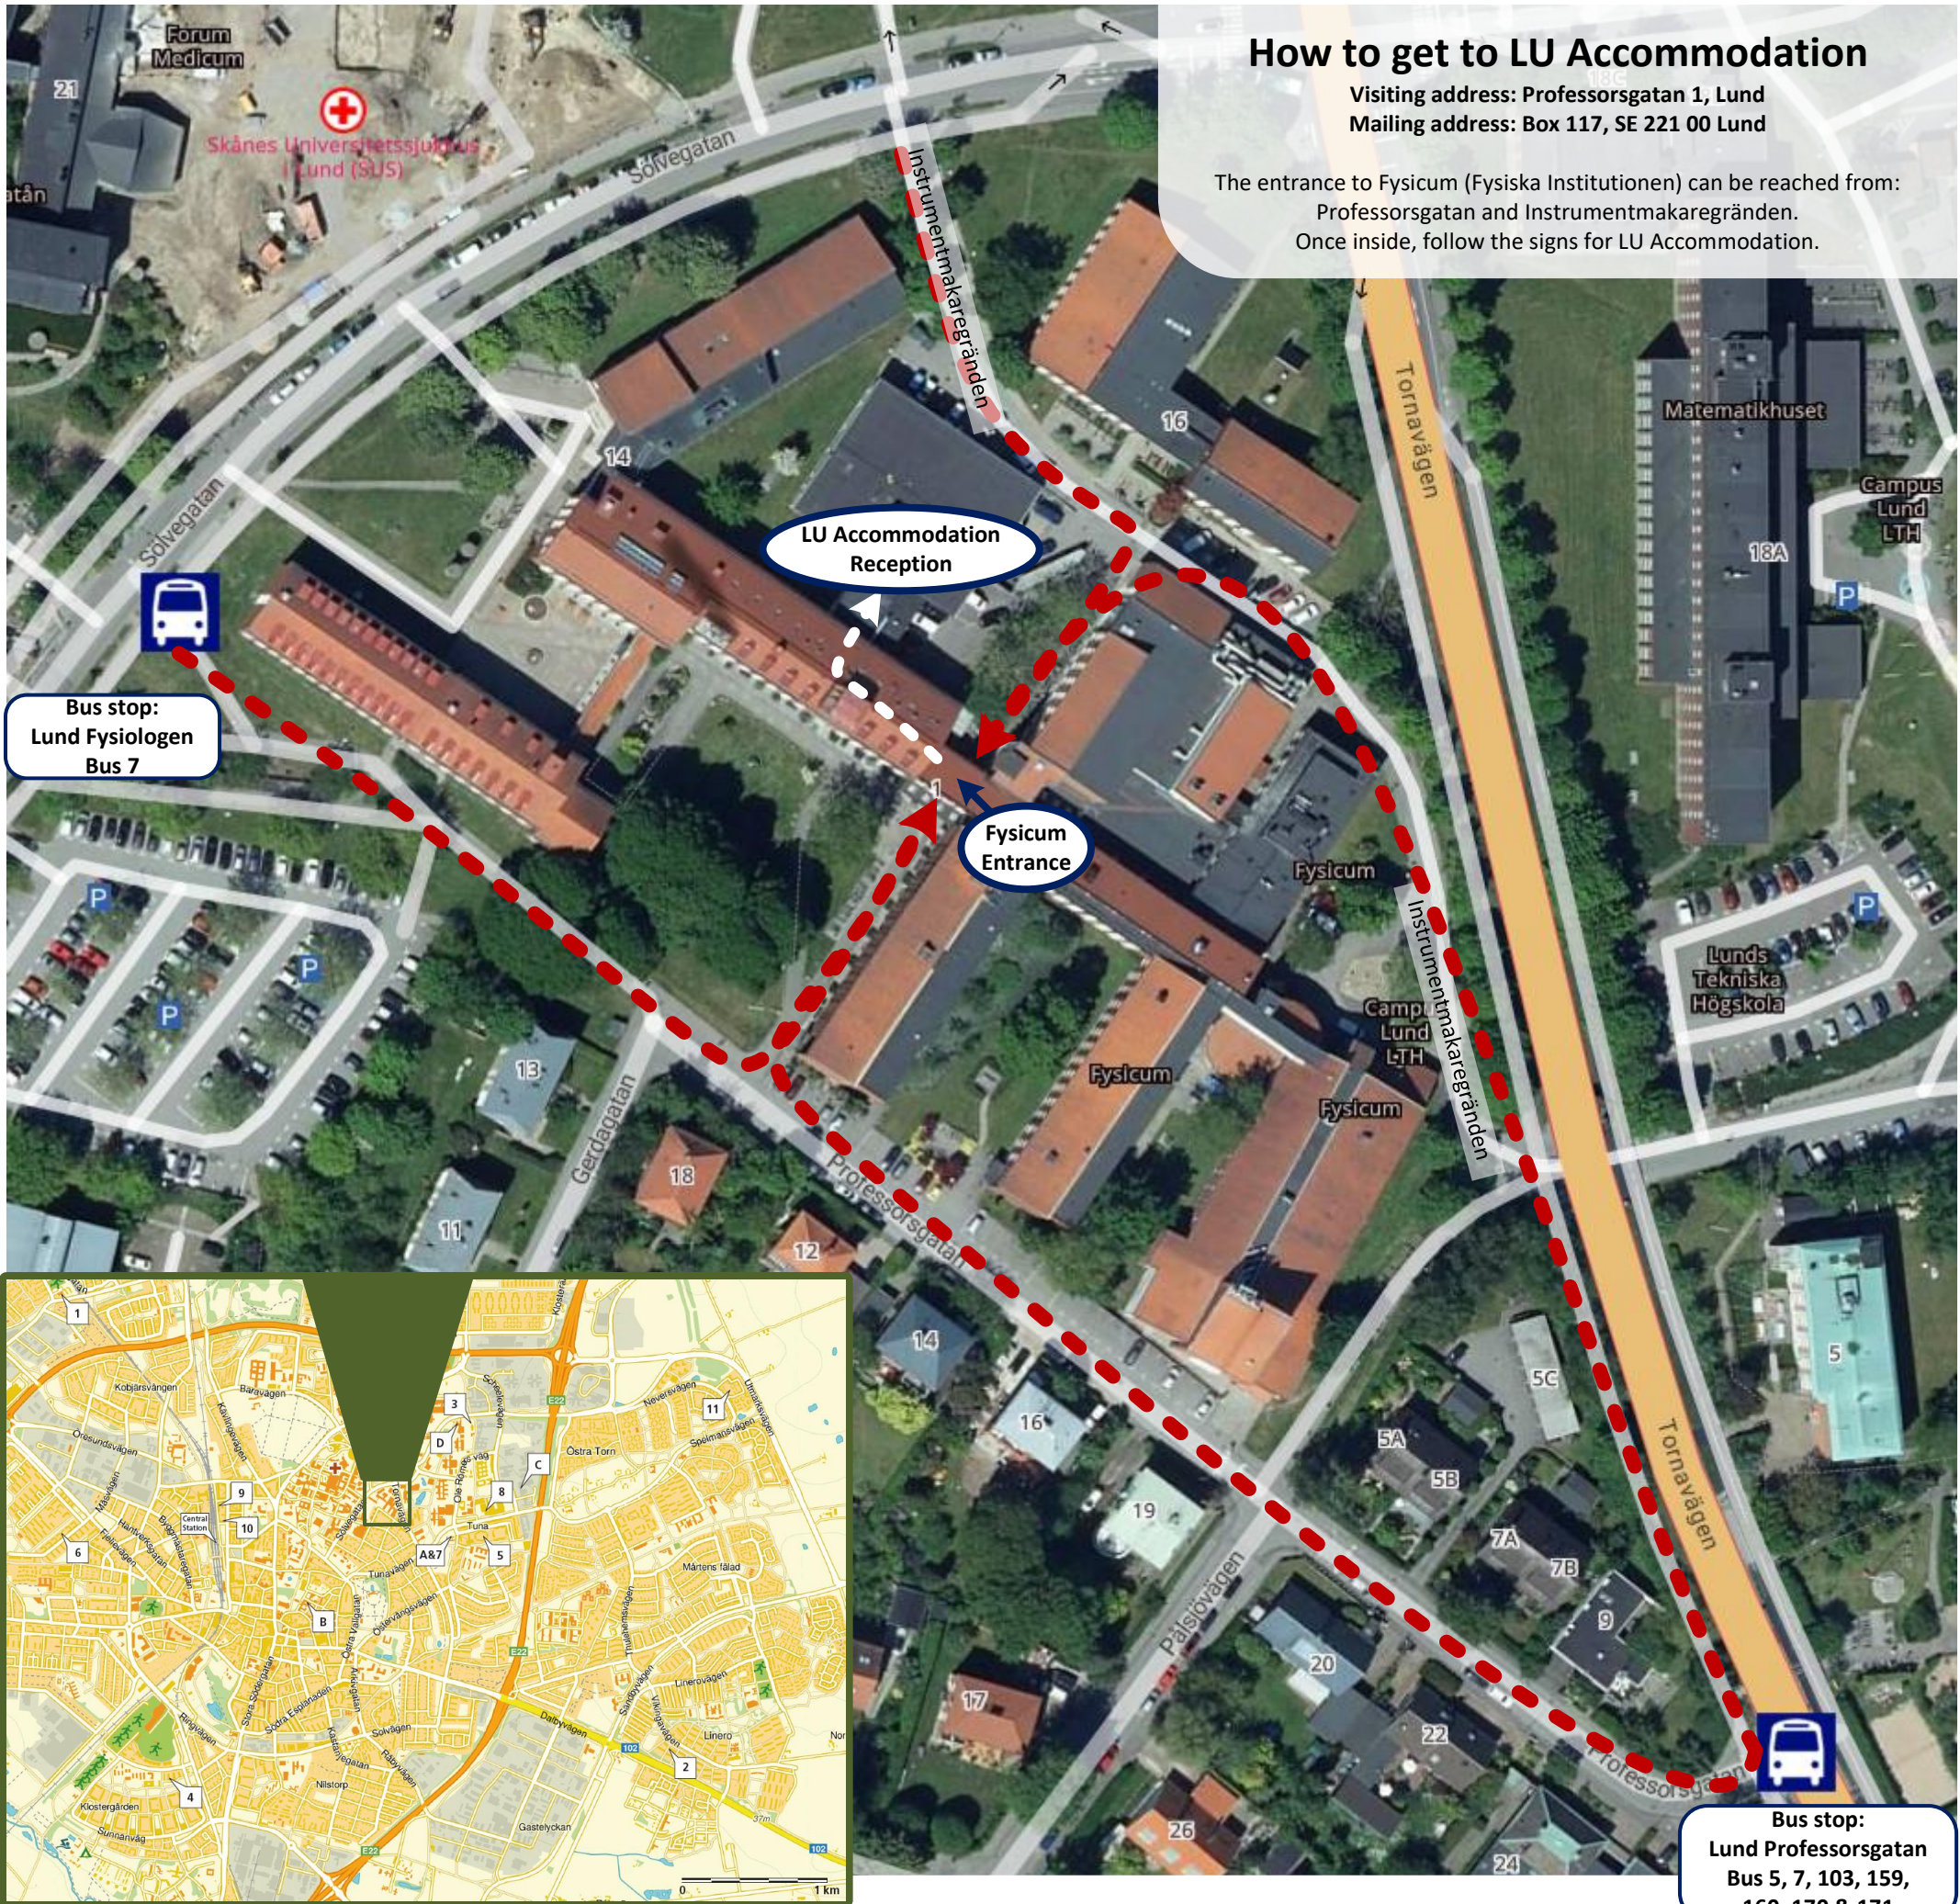

How to get to LU Accommodation

Visiting address: Professorgatan 1, Lund
Mailing address: Box 117, SE 221 00 Lund

The entrance to Fysicum (Fysiska Institutionen) can be reached from:
Professorgatan and Instrumentmakaregränden.
Once inside, follow the signs for LU Accommodation.

Bus stop:
Lund Fysiologen
Bus 7

**Fysicum
Entrance**

**LU Accommodation
Reception**

Bus stop:
Lund Professorgatan
Bus 5, 7, 103, 159,
160, 170 & 171